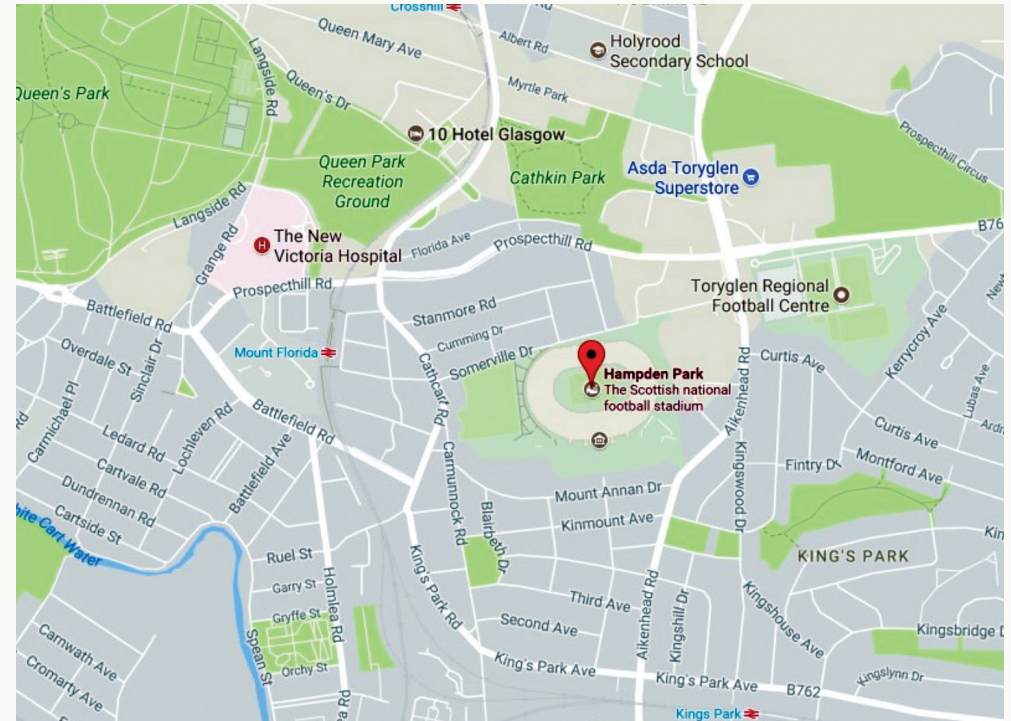

GETTING TO HAMPDEN

TRAIN

Hampden Park is a five minute walk from Mount Florida and King's Park train stations. Trains run from Glasgow Central.

CAR

The stadium is located 5 minute from Junction 1a of the M74. Exit onto Polmadie Road/A728 and follow as it merges onto Aikenhead Road.

BUS

First Glasgow operate bus services to Hampden Park from the City Centre on a regular basis. Services include 5, 6, 7, 7A, 34, 90 and 31

CYCLE

If you're feeling energetic and healthy we have cycle racks situated under exit stairwells 36 and 44 at the front of the South Stand.

HAMPDEN PARK, GLASGOW, G42 9BA

T: 0141 620 4120

W: www.hampdenpark.co.uk

E: hampden.park@sodexo.com