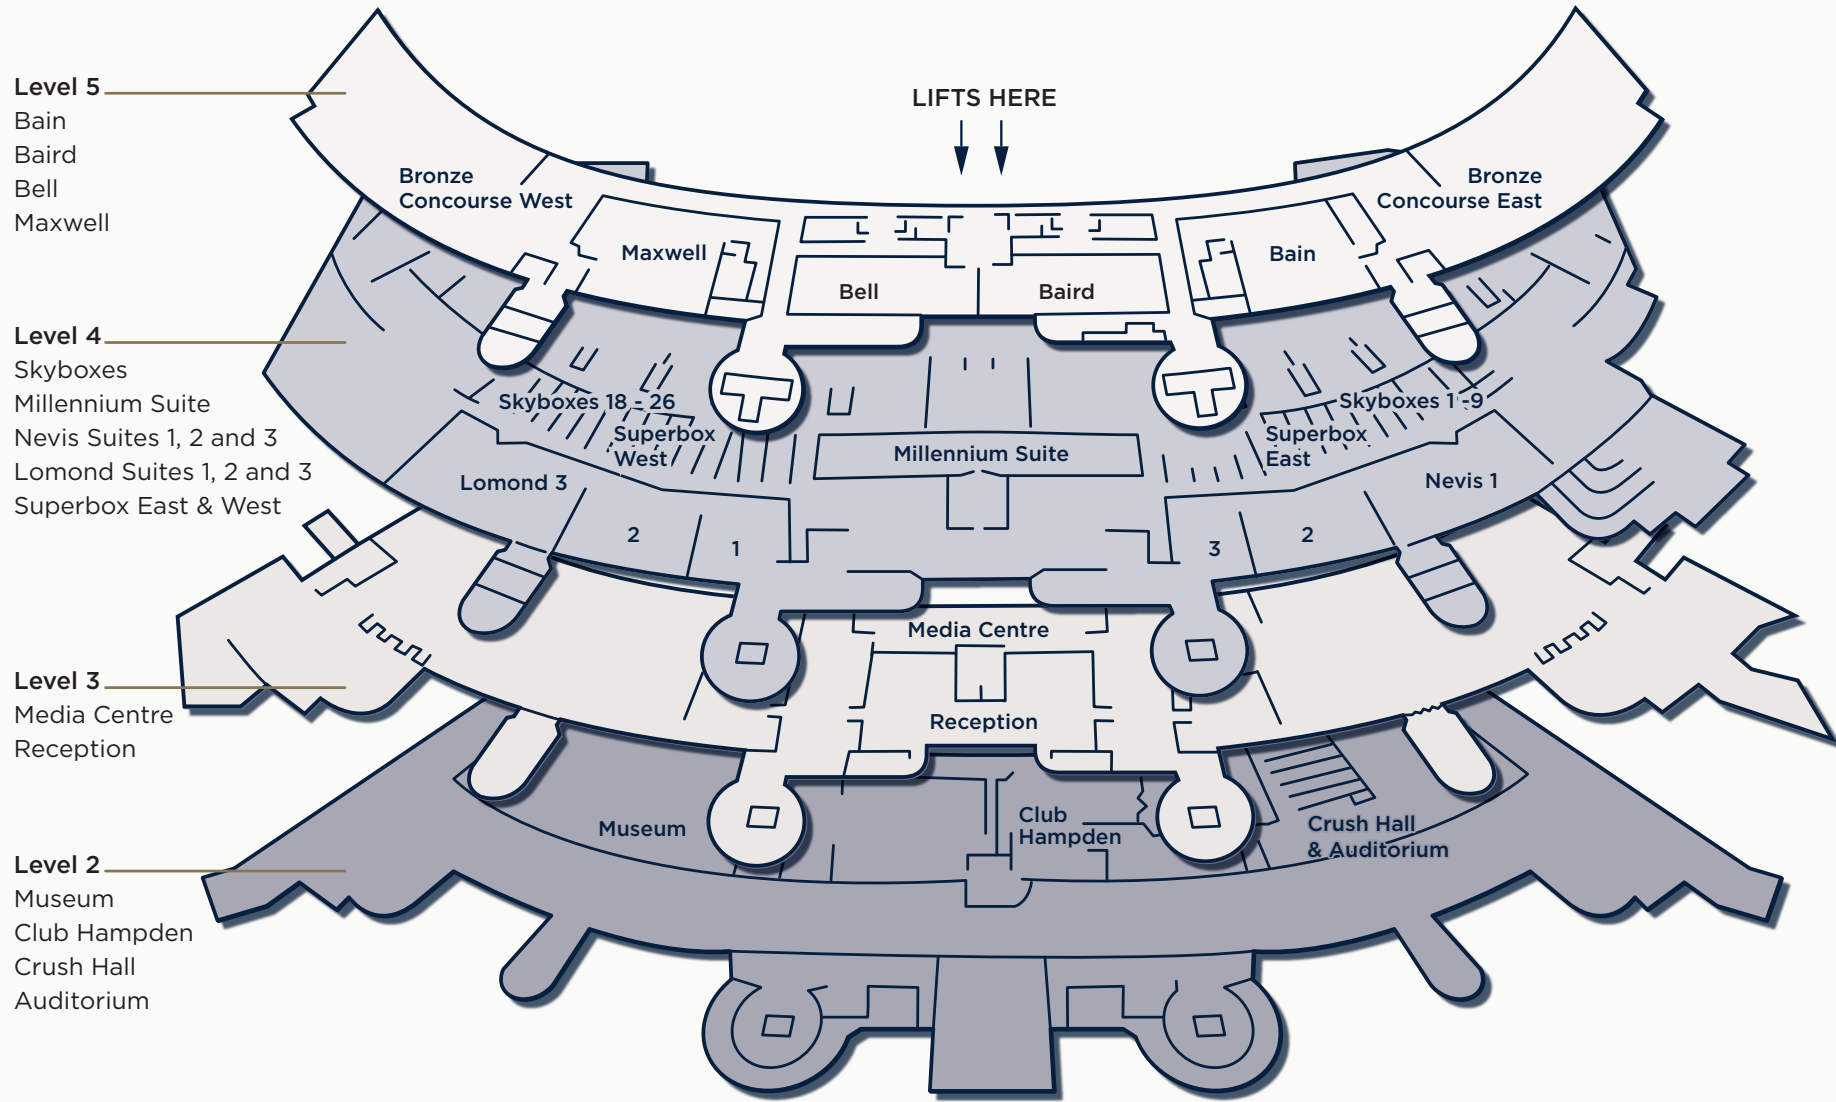

EVENT SPACE LOCATIONS

HAMPDEN
EVENTS